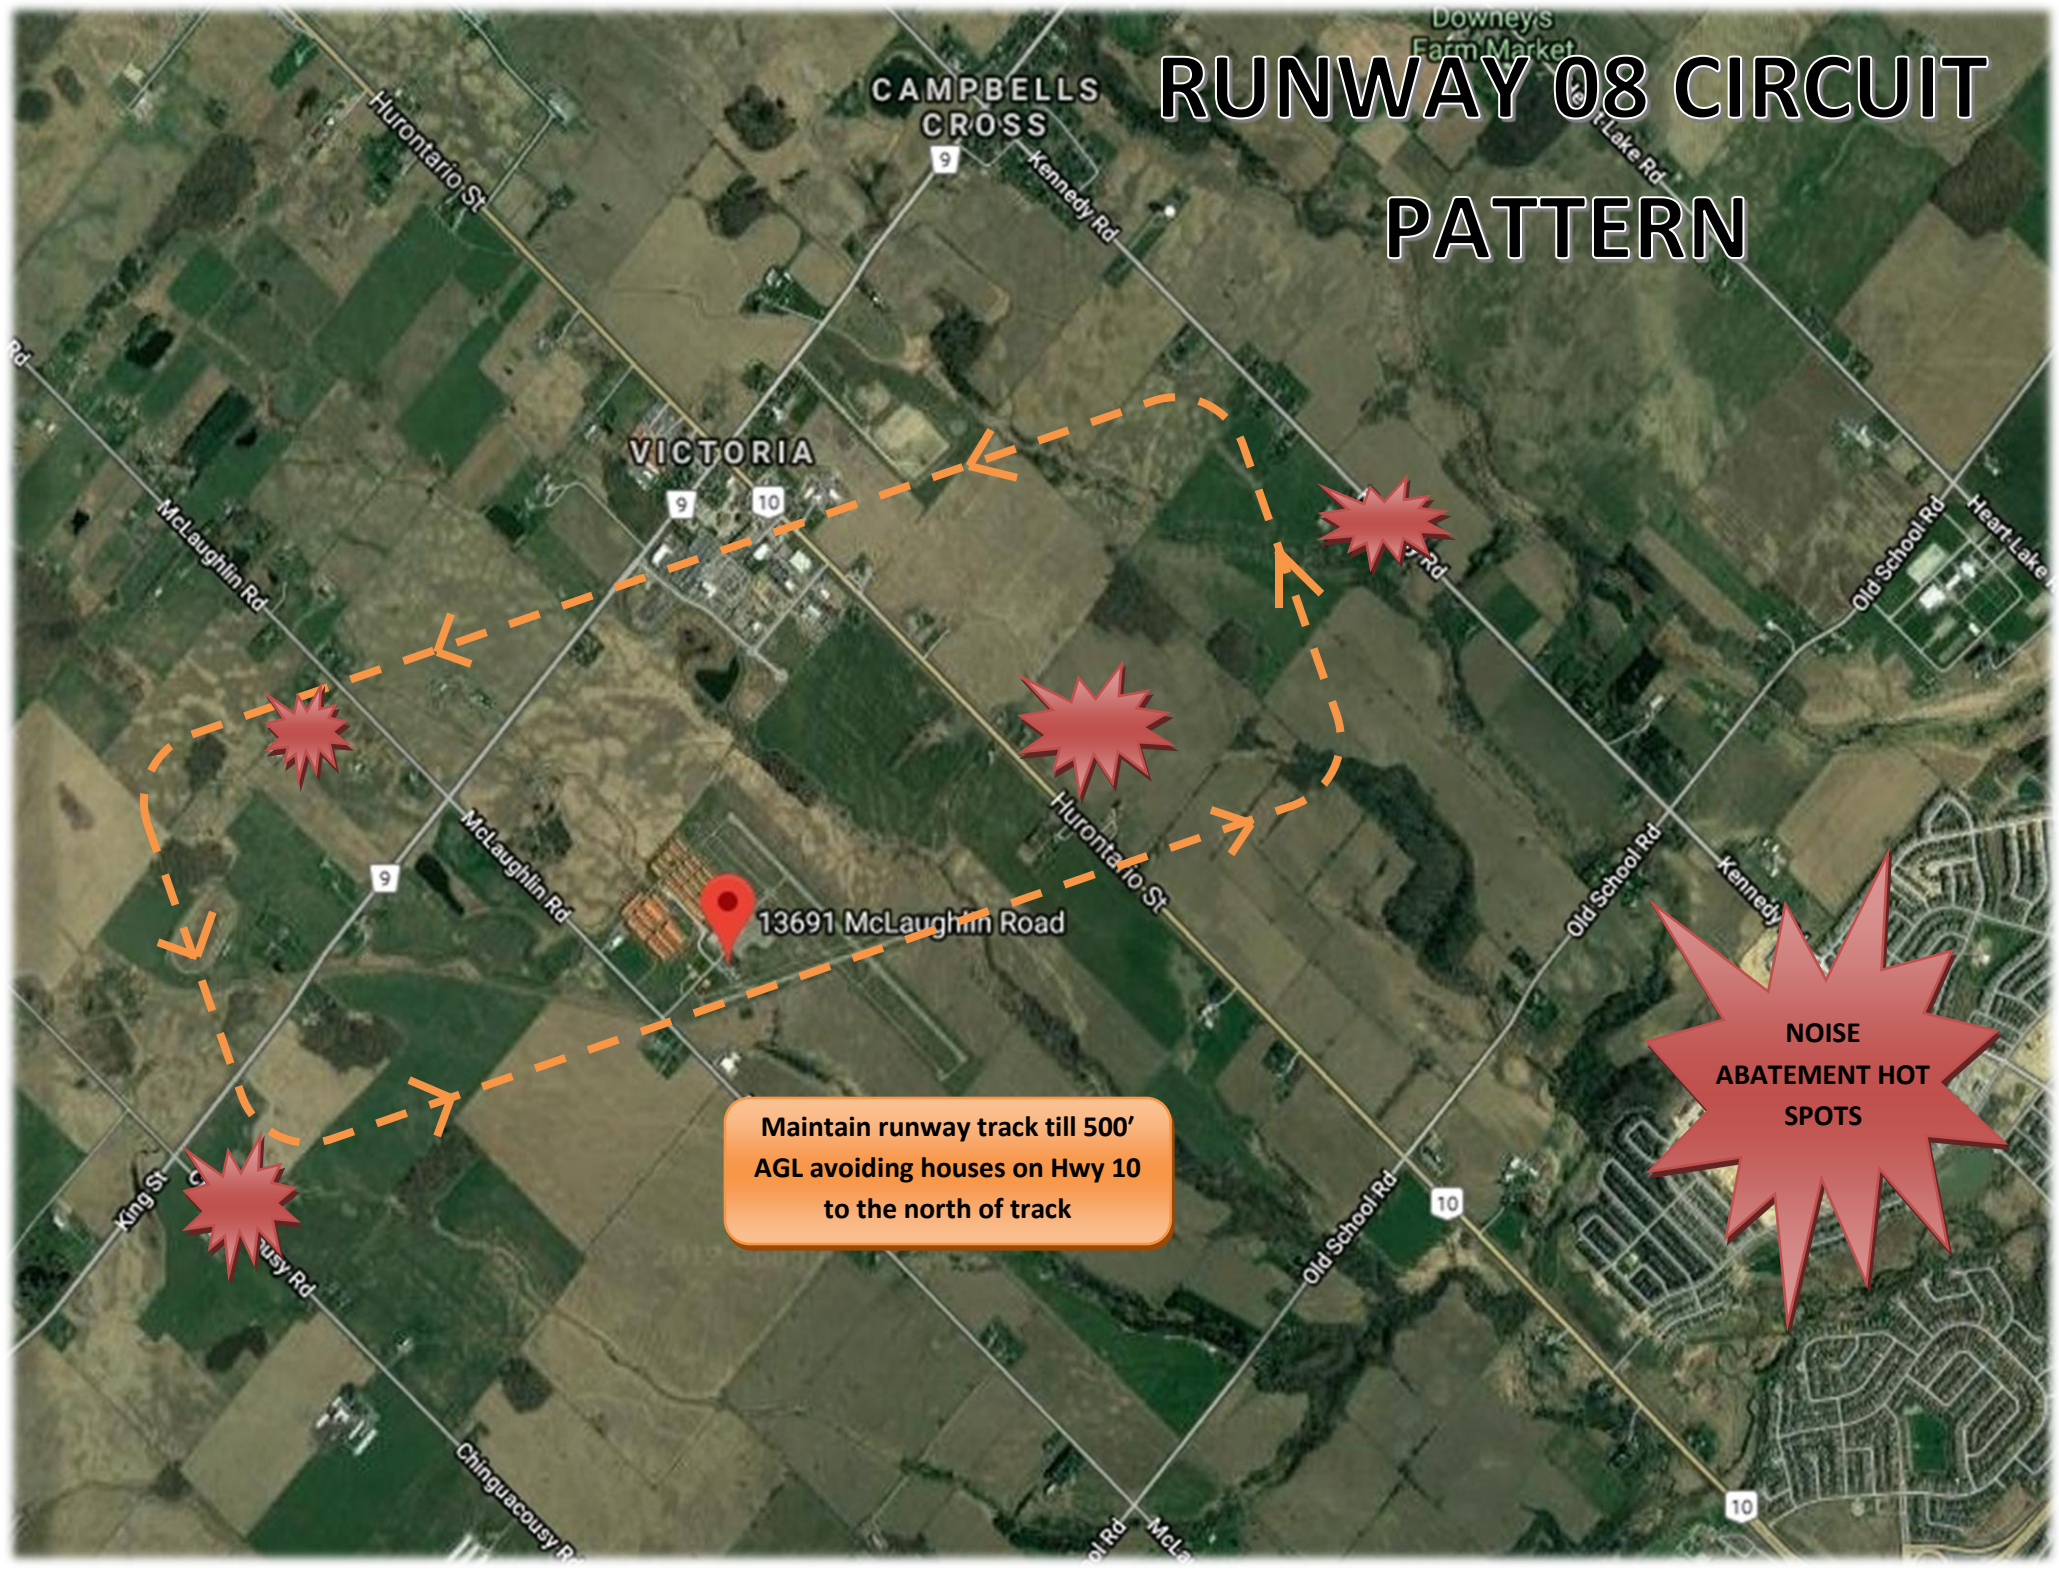

RUNWAY 08 CIRCUIT PATTERN

Maintain runway track till 500'
AGL avoiding houses on Hwy 10
to the north of track

**NOISE
ABATEMENT HOT
SPOTS**

VICTORIA

CAMPBELLS
CROSS

Downeys
Farm Market

13691 McLaughlin Road